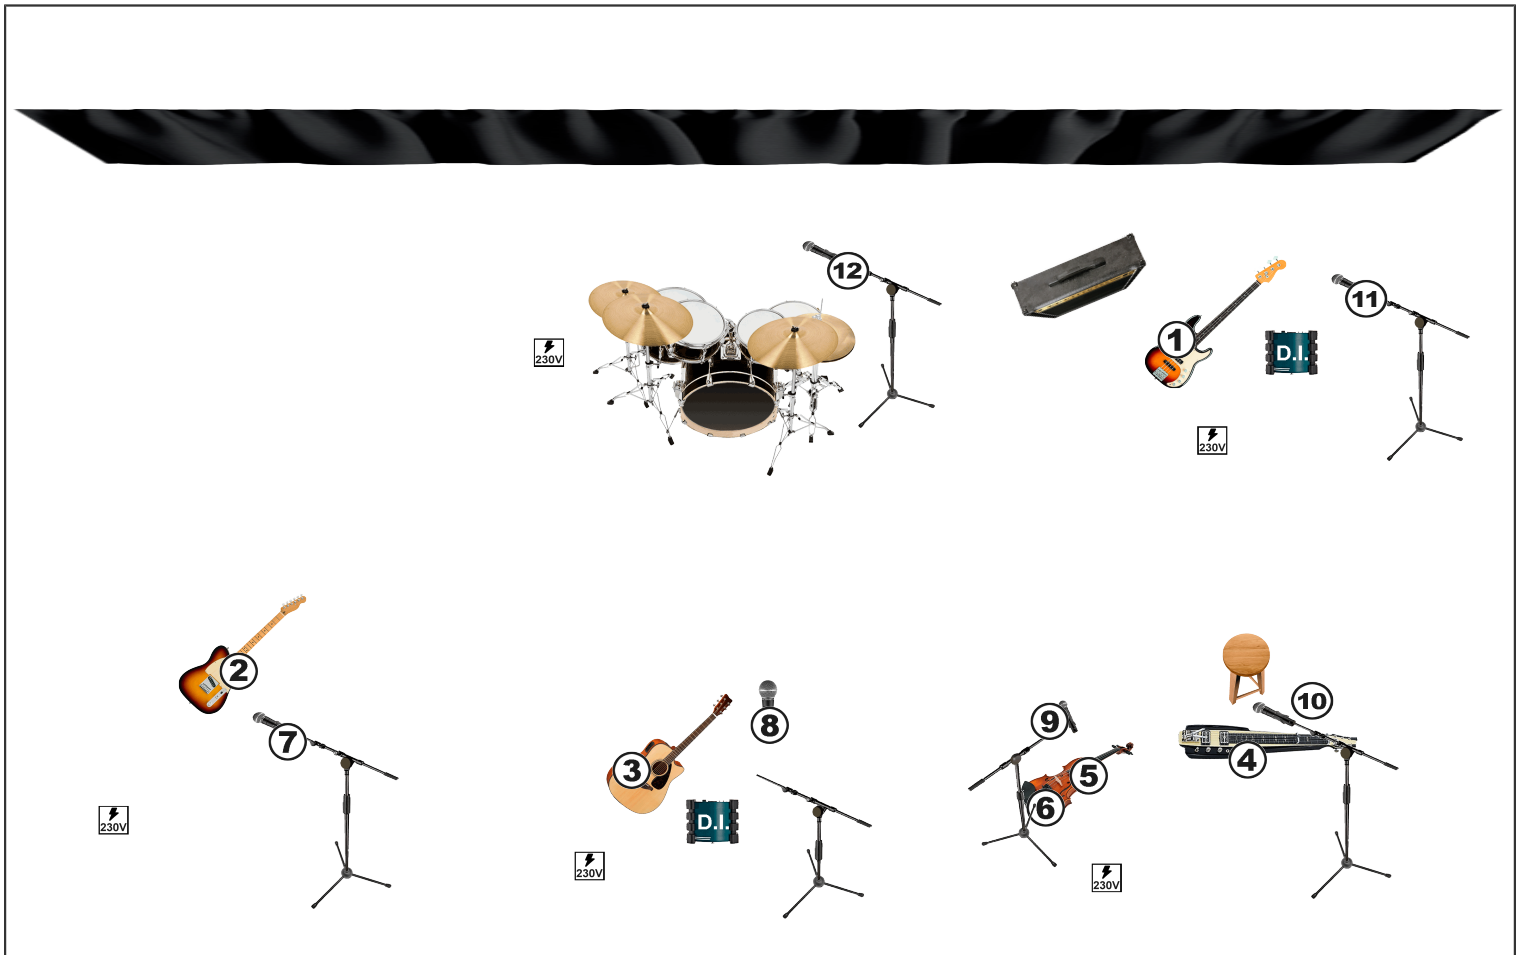

Emelie & the Stable Four_tech. rider

1	Elbas	9	VOX Fiddle(Martin 1)	19
2	Elgitarr	10	VOX Steel (Martin 2)	20
3	Akustisk Gitarr	11	Vox Bass (Hugo)	21
4	Slide	12	Vox Drums (Niklas)	22
5	Fiddle DI	15		23
6	Fiddle MIC	16		24
7	VOX Elgitarr (Jonas)	17		
8	L. VOX (Emelie)	18		

-----General-----

FOH will be provided with two labeled xlr snakes, numbered 1-12 with the specified sources. We do our own monitor mix, and have a separate monitor mix drum miking for our rig.

--- Requests for hardware from Venue ---

- Relevant PA for the venue.
- 1 talkback mic feed (xlr) from FOH for input into our IEM rig
- In case of music festival - Bass amplifier and drum kit after coordination with the band.
- Relevant mic stands and mics for the drum kit (request for drum riser 3x3 if possible). We bring separate drum mics for our IEM rig that won't be provided to FOH on our snake.